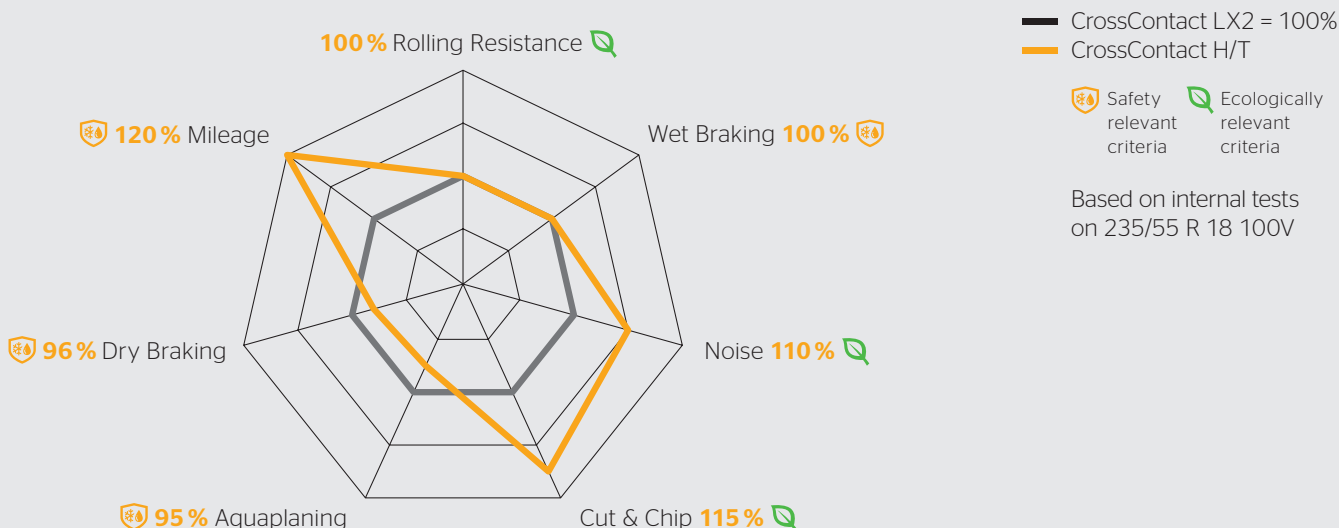

### Adaptability: When the road ends, this tyre just keeps on performing.

Whether you're traveling for business, out with the family or heading for some exercise, the multi-purpose pattern will meet all your needs. Enjoy great driving safety on every trip - even on light off-road usage.

### Longevity: When one adventure ends, many more await you.

This tyre is built to last. Delivering impressive mileage, the innovative compound offers extraordinary robustness that leaves nothing to be desired, even on unpaved roads and gravel tracks.

## Dimensions.

Tyre width in mm:

**205-285**

Tyre cross section:

**75-45**

Rim size in inches:

**15-21**

Speed symbol: